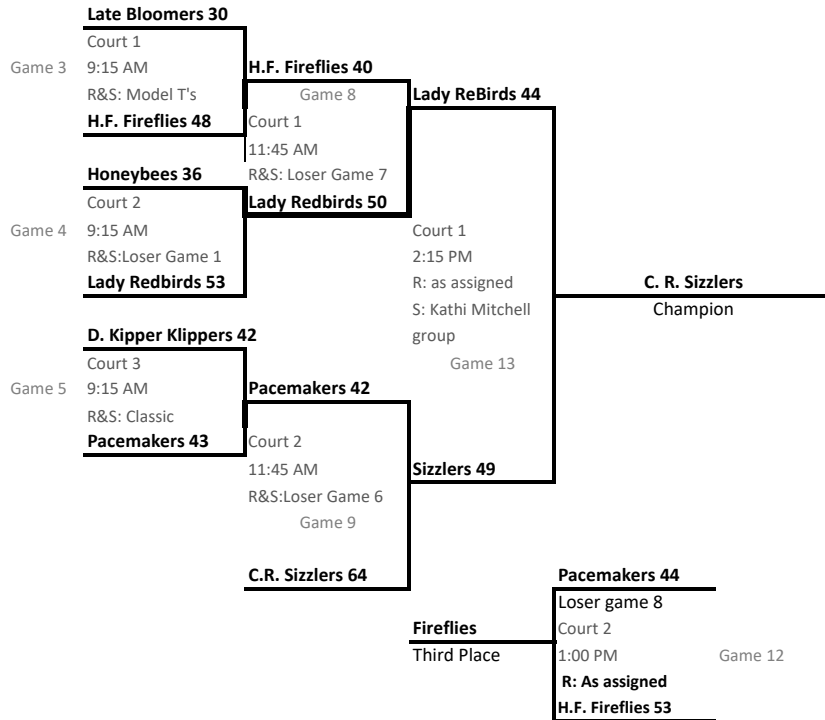

Sunday Single Elimination Tournaments

8 min quarters, 2 min between quarters, 4 min halftime

Championship Tournament

- #1 seed: Cedar Rapid Sizzlers
- #2 seed: Lady Redbirds
- #3 seed: Harper's Ferry Fireflies
- #4 seed: Indianola Pacemakers
- #5 seed: Dubuque Kipper Klippers
- #6 seed: Late Bloomers
- #7 seed: Ankeny Honeybees

Consolation Tournament

- #1 seed: Center Point Model T's
- #2 seed: Classic Chassis
- #3 seed: Kansas Sunflowers
- #4 seed: La Crosse Does
- #5 seed: Grant Wood Gothics
- #6 seed: Iowa Gold Stars

Teams will be responsible for refereeing and/or scorekeeping throughout the day.

Make sure you know your work assignments!!!

In most cases, losing teams will ref/score a game following their loss.

While every effort will be made to assign ref/score duties as close to the time you are done playing, it may be necessary for your team to work a game which does not immediately follow your loss.

Winning teams most likely will have some ref/score duties as well.

Home team is listed second

- **Champion:** Sizzlers
- **Runner up:** Lady Redbirds
- **Third:** H.F. Fireflies
- **Fourth:** Indy Pacemakers

NOTE: If we get ahead, we'll stay ahead. Be prepared to start before the posted game times.

- **Champion:** CP Model T's
- **Runner up:** Classic Chassis
- **Third:** Iowa Gold Stars
- **Fourth:** G.W. Gothics