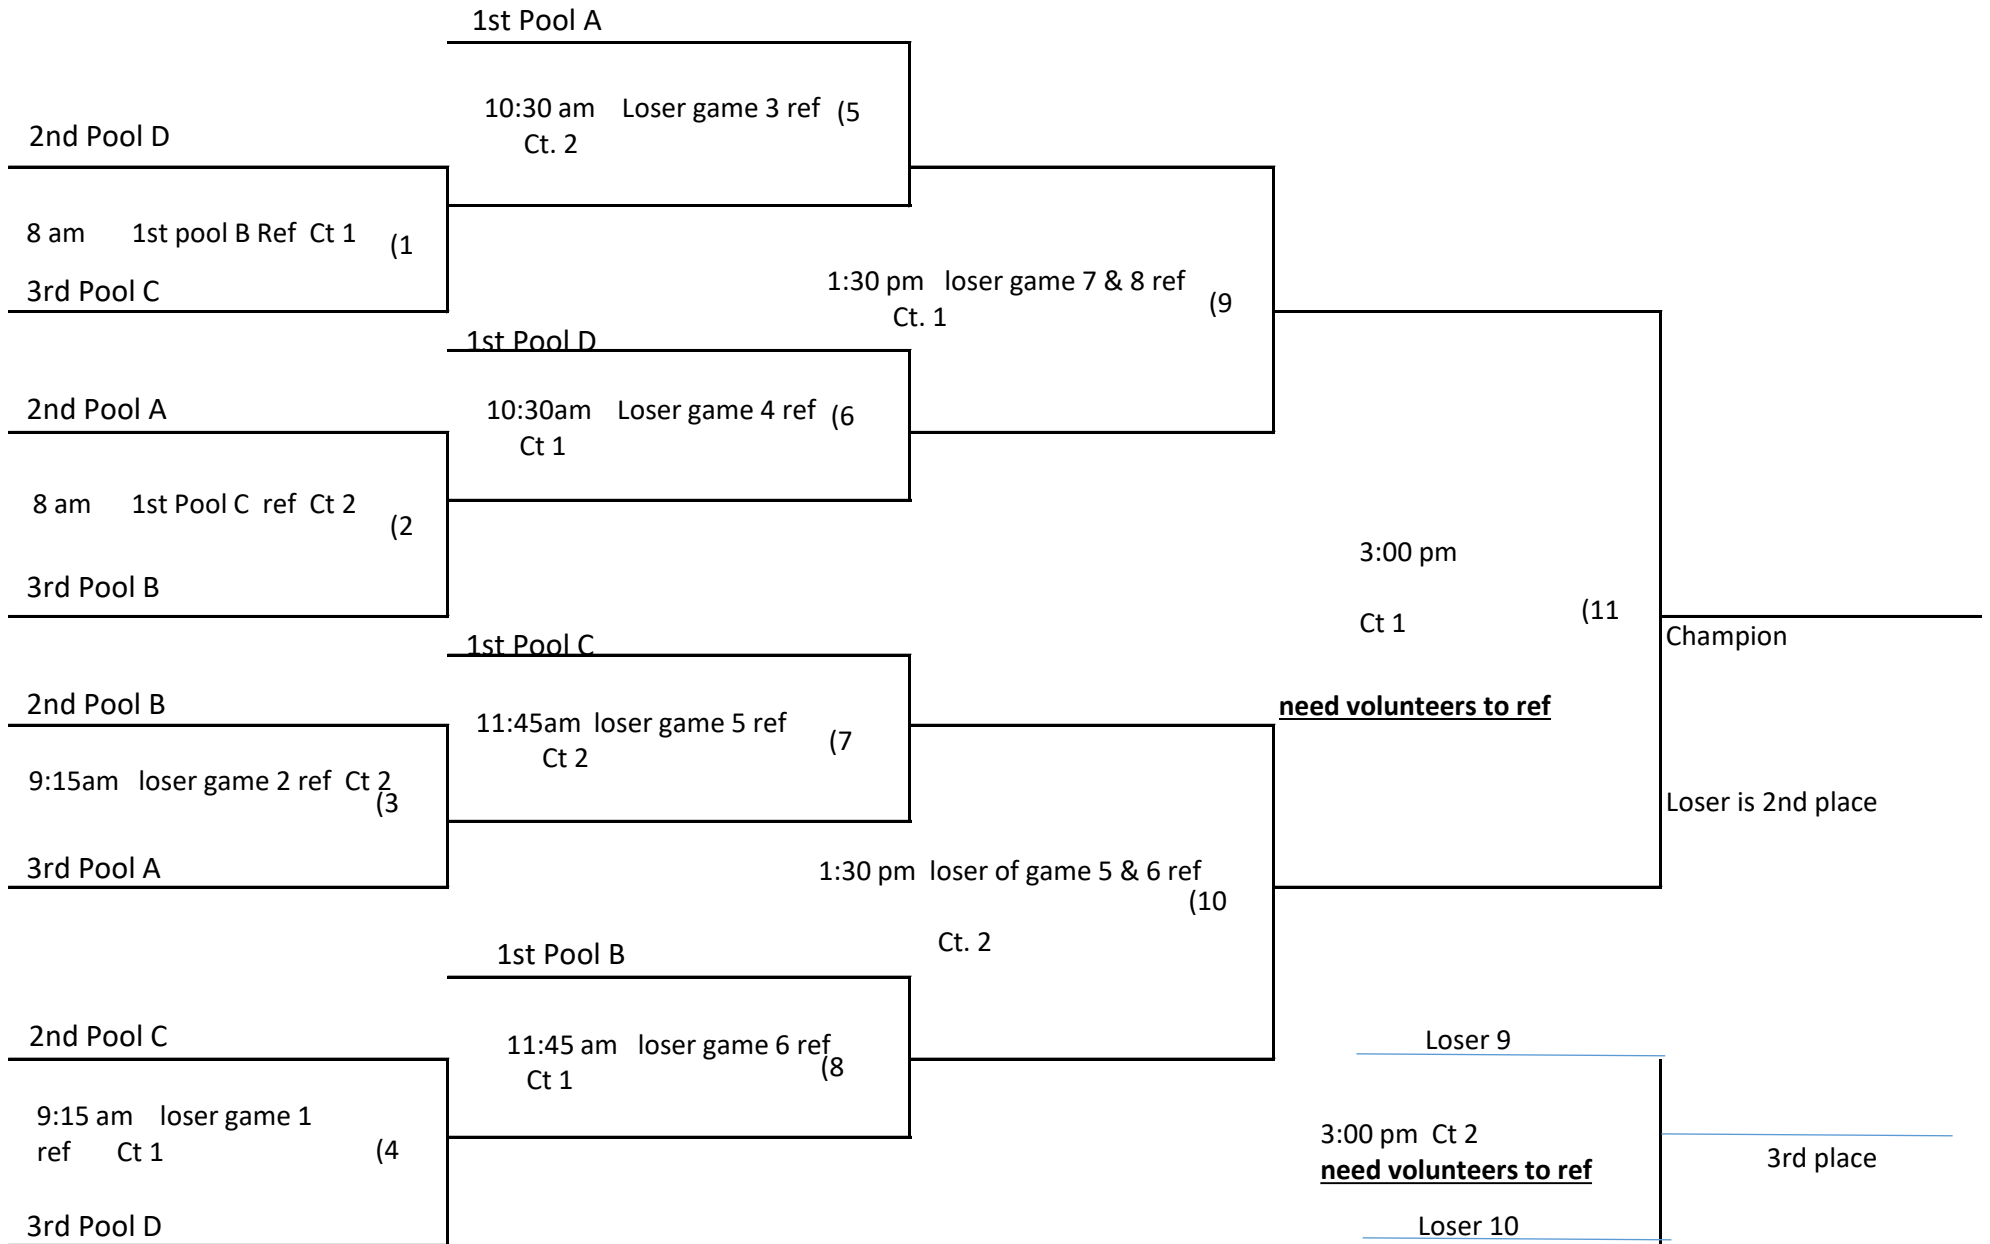

# Sunday Schedule - Single Elimination Tournament

**Losing teams will be score and time keepers when their team refs.**