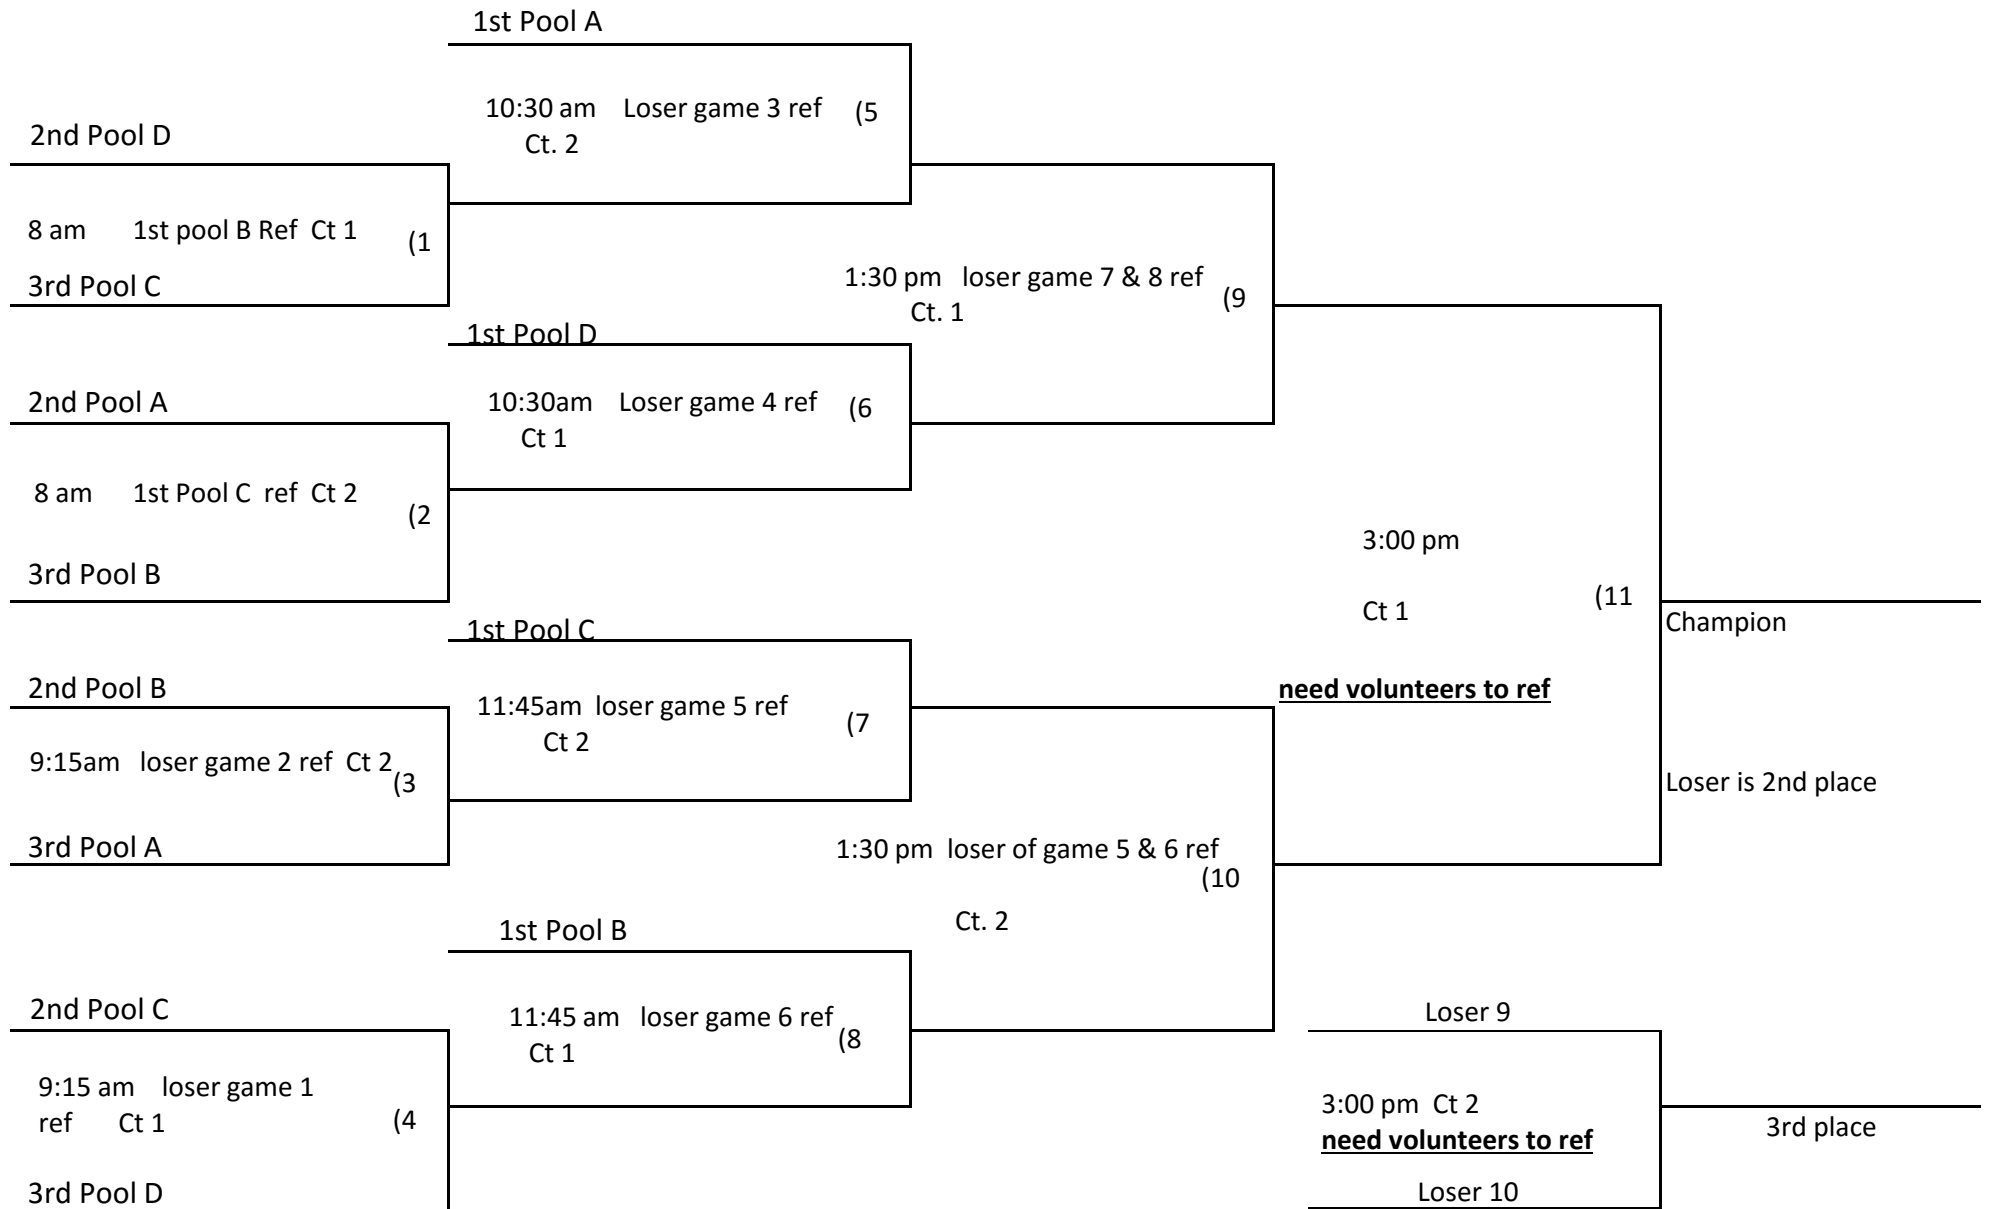

Sunday Schedule - Single Elimination Tournament

Losing teams will be score and time keepers when their team refs.